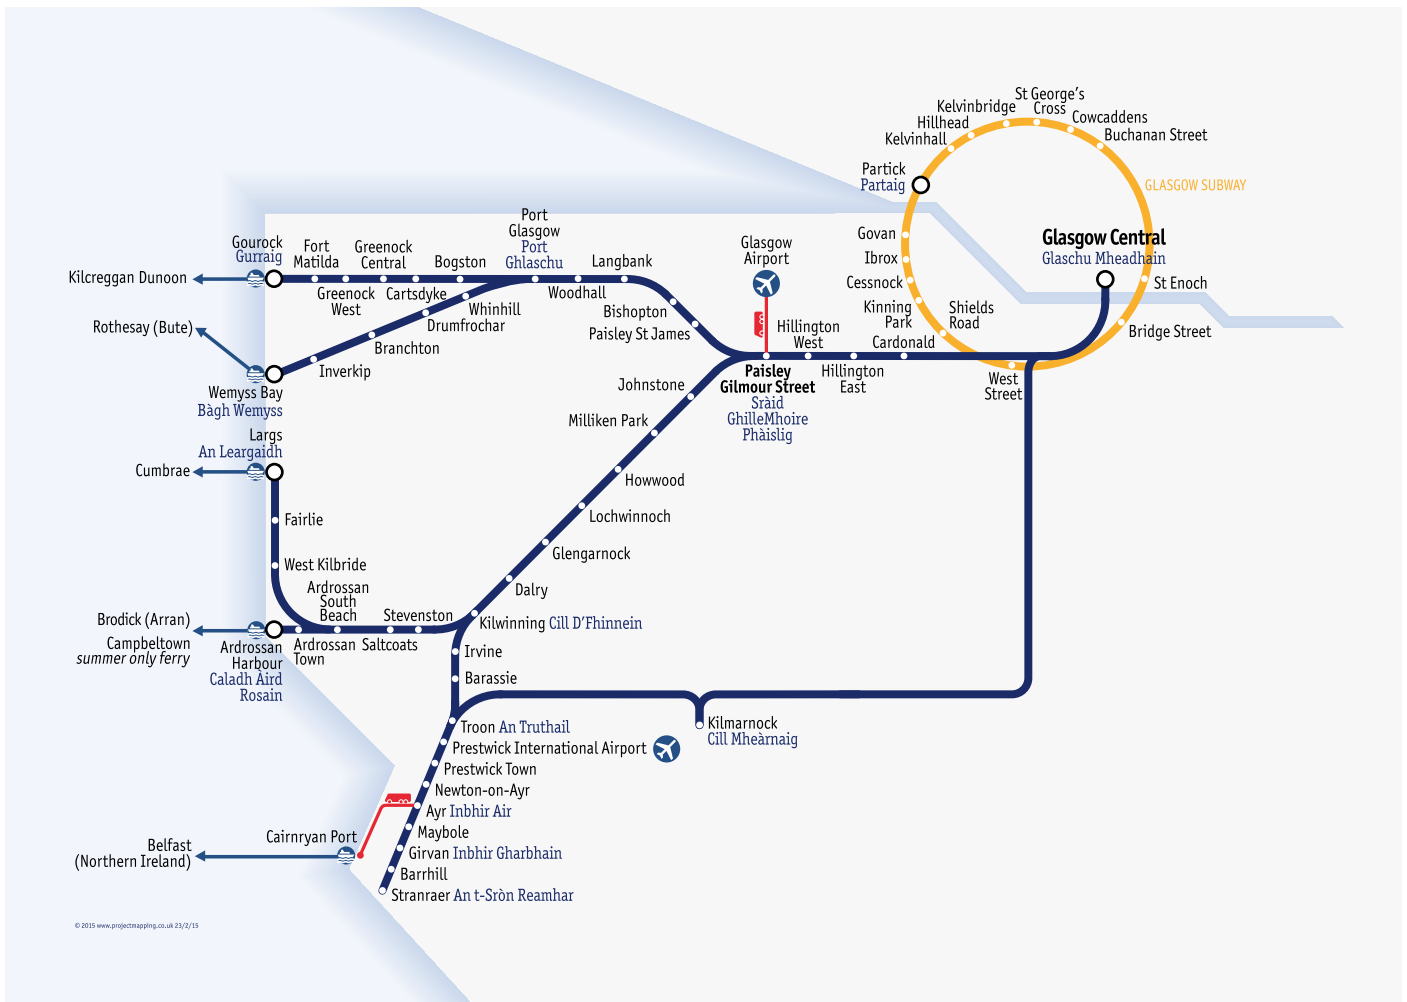

Ferry connections

Customers are advised that train connections with ferries are not guaranteed as some trains arrive or depart with less than the necessary transfer time. These are as follows-

Ardrossan Harbour for Brodick and Campbeltown- 15 minutes

Wemyss Bay for Rothesay - 10 minutes

Gourock for Dunoon and Kilcreggan - 8 minutes.

Ferry connections from Gourock to Dunoon or Kilcreggan, Wemyss Bay to Rothesay, Largs to Cumbrae and Ardrossan to Brodick or Campbeltown are operated by Caledonian MacBrayne, timetable information can be obtained from www.calmac.co.uk or by calling **0800 066 5000**

Northern Ireland Rail and Sail- the bus service from Ayr to Cairnryan Port is operated by Dodds of Troon and the Ferry Service from Cairnryan Port to Belfast is operated by Stena Line, information can be obtained from <https://www.scotrail.co.uk/tickets/combined-tickets-travel-passes/rail-and-sail>, www.stenaline.co.uk or www.doddssoftroon.com